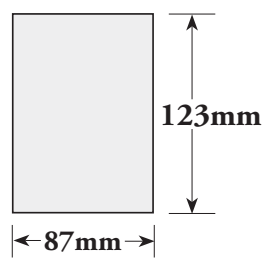

**TRIM SIZE:** This refers to the final dimensions of the page when printed and after the bleed is 'trimmed' (cut) from the outside edges.

**IMAGE SIZE:** This is a guide for your artwork design (that should be adhered to). It is a recommendation to keep all text and major images within that area on the page so they don't get too close to the edge of the page. This of course doesn't apply to background images etc.

## HALF PAGE VERTICAL:

Actual file size to be supplied (NO BLEED)

**87mm (width) x 250mm (depth)**

## HALF PAGE HORIZONTAL:

Actual file size to be supplied (NO BLEED)

**180mm (width) x 123mm (depth)**

## QUARTER PAGE:

Actual file size to be supplied (NO BLEED)

**87mm (width) x 123mm (depth)**

**EXTRA INFO FOR DESIGNERS:** Please keep total ink coverage to less than 320%