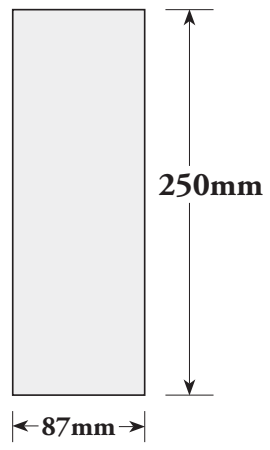

## FULL PAGE:

*FULL PAGE ads are the only files that need to include bleed - 5mm all sides*

Actual file size to be supplied (including bleed):

**215mm (width) x 285mm (depth)**

TRIM SIZE: 205mm x 275mm

IMAGE SIZE: 175mm x 250mm

### DEFINITIONS:

**BLEED:** This refers to the extra area around the page that is provided in the artwork so that the page can then be 'trimmed' to the correct size and still have the artwork go right to the edges of the page. Full page ads are the only files that need to have bleed (5mm all sides).

**TRIM SIZE:** This refers to the final dimensions of the page when printed and after the bleed is 'trimmed' (cut) from the outside edges.

**IMAGE SIZE:** This is a guide for your artwork design (that should be adhered to). It is a recommendation to keep all text and major images within that area on the page so they don't get too close to the edge of the page. This of course doesn't apply to background images etc.

## HALF PAGE VERTICAL:

Actual file size to be supplied (NO BLEED)

**87mm (width) x 250mm (depth)**