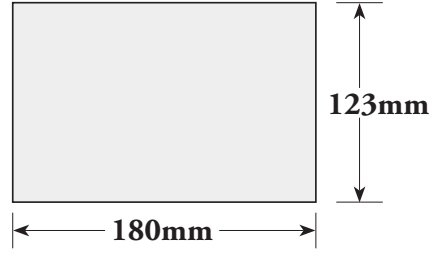

## FULL PAGE:

*FULL PAGE ads are the only files that need to include bleed - 5mm all sides*

Actual file size to be supplied (including bleed):

**215mm (width) x 285mm (depth)**

TRIM SIZE: 205mm x 275mm

IMAGE SIZE: 175mm x 250mm

**TRIM SIZE:** This refers to the final dimensions of the page when printed and after the bleed is 'trimmed' (cut) from the outside edges.

**IMAGE SIZE:** This is a guide for your artwork design (that should be adhered to). It is a recommendation to keep all text and major images within that area on the page so they don't get too close to the edge of the page. This of course doesn't apply to background images etc.

## HALF PAGE VERTICAL:

Actual file size to be supplied (NO BLEED)

**87mm (width) x 250mm (depth)**

## HALF PAGE HORIZONTAL:

Actual file size to be supplied (NO BLEED)

**180mm (width) x 123mm (depth)**