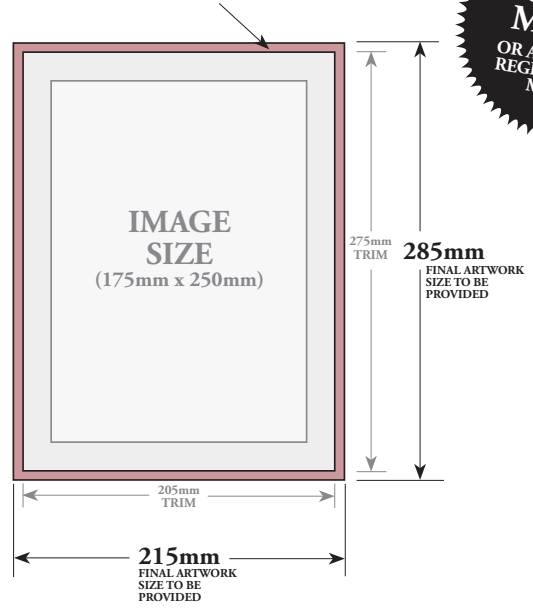

FULL PAGE:

FULL PAGE ads are the only files that need to include bleed - 5mm all sides

Actual file size to be supplied (including bleed):

215mm (width) x 285mm (depth)

TRIM SIZE: 205mm x 275mm

IMAGE SIZE: 175mm x 250mm

Blue area indicates BLEED

DEFINITIONS:

BLEED: This refers to the extra area around the page that is provided in the artwork so that the page can then be 'trimmed' to the correct size and still have the artwork go right to the edges of the page. Full page ads are the only files that need to have bleed (5mm all sides).

TRIM SIZE: This refers to the final dimensions of the page when printed and after the bleed is 'trimmed' (cut) from the outside edges.

IMAGE SIZE: This is a guide for your artwork design (that should be adhered to). It is a recommendation to keep all text and major images within that area on the page so they don't get too close to the edge of the page. This of course doesn't apply to background images etc.