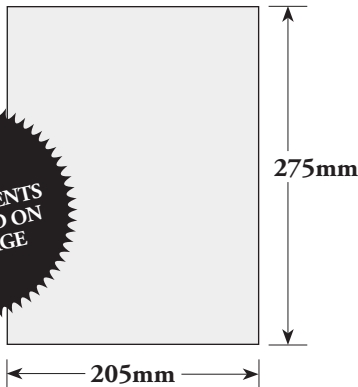

COUNTRY UPDATE

AUSTRALIA'S NATIONAL COUNTRY MUSIC MAGAZINE

PRINT ADVERTISING RATES ISSUE 86

ALL PRICES INCLUSIVE OF GST

COVERS:

Outside Back $2100
Inside Front $1900
Inside Back $1750

COLOUR ADS:

Full Page $1540
Half Page $990
Quarter Page $495

62 Domans Rd
Gunalda QLD 4570
info@countryupdate.com.au
07 54857 259
ABN: 16 213 134 883

FULL PAGE:

NOTE:
BLEED
REQUIREMENTS
EXPLAINED ON
NEXT PAGE

(See page 2 of pdf for designer specifications)

Please complete form, sign, scan & email to: info@countryupdate.com.au

Company Name:	Ad Size:	Price:	Issue No.
Billing Address:			
.....	Your Company PO No. (if applicable):		
Web Address:	..... <i>Authorizing Name (please print)</i>		
Email:	..... <i>Authorizing Signature</i>