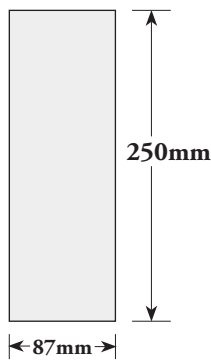

HALF PAGE VERTICAL: