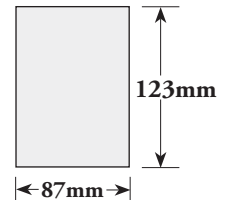

QUARTER PAGE: