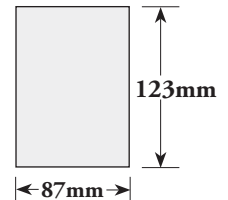

QUARTER PAGE: