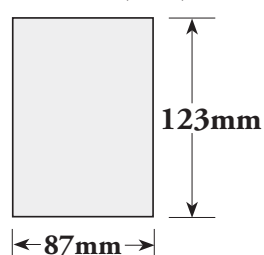

Actual file size to be supplied (including bleed):

215mm (width) x 285mm (depth)

TRIM SIZE: 205mm x 275mm

IMAGE SIZE: 175mm x 250mm

Blue area indicates BLEED

HALF PAGE VERTICAL:

Actual file size to be supplied (NO BLEED)

87mm (width) x 250mm (depth)

HALF PAGE HORIZONTAL:

Actual file size to be supplied (NO BLEED)

180mm (width) x 123mm (depth)

QUARTER PAGE:

Actual file size to be supplied (NO BLEED)

87mm (width) x 123mm (depth)

DEFINITIONS:

BLEED: This refers to the extra area around the page that is provided in the artwork so that the page can then be 'trimmed' to the correct size and still have the artwork go right to the edges of the page. Full page ads are the only files that need to have bleed (5mm all sides).

TRIM SIZE: This refers to the final dimensions of the page when printed and after the bleed is 'trimmed' (cut) from the outside edges.

IMAGE SIZE: This is a guide for your artwork design (that should be adhered to). It is a recommendation to keep all text and major images within that area on the page so they don't get too close to the edge of the page. This of course doesn't apply to background images etc.