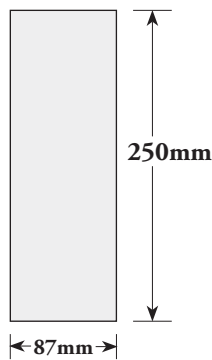

HALF PAGE VERTICAL: