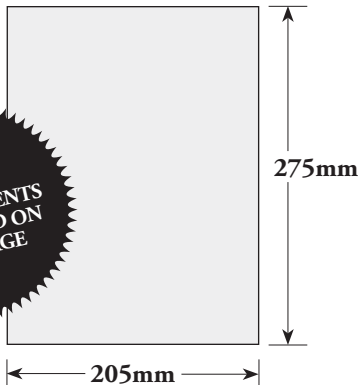

COUNTRY UPDATE

AUSTRALIA'S NATIONAL COUNTRY MUSIC MAGAZINE

PRINT ADVERTISING RATES ISSUE 85

ALL PRICES INCLUSIVE OF GST

COVERS:

Outside Back $2100
Inside Front $1900
Inside Back $1750

COLOUR ADS:

Full Page $1540
Half Page $990
Quarter Page $495

62 Domans Rd
Gungalda QLD 4570
info@countryupdate.com.au
07 54857 259
ABN: 16 213 134 883

FULL PAGE:

NOTE:
BLEED REQUIREMENTS EXPLAINED ON NEXT PAGE

(See page 2 of pdf for designer specifications)

Please complete form, sign, scan & email to: info@countryupdate.com.au

Company Name:	Ad Size:	Price:	Issue No.
Billing Address:			
.....	Your Company PO No. (if applicable):		
Web Address:	..... <i>Authorizing Name (please print)</i>		
Email:	..... <i>Authorizing Signature</i>