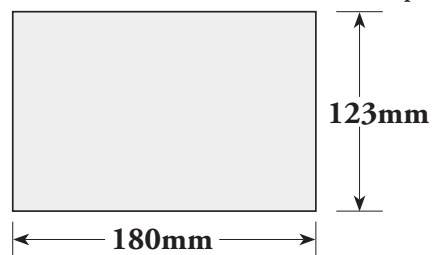

Actual file size to be supplied (including bleed):

215mm (width) x 285mm (depth)

TRIM SIZE: 205mm x 275mm

IMAGE SIZE: 175mm x 250mm

Blue area indicates BLEED

HALF PAGE VERTICAL:

Actual file size to be supplied (NO BLEED)

87mm (width) x 250mm (depth)

HALF PAGE HORIZONTAL:

Actual file size to be supplied (NO BLEED)

180mm (width) x 123mm (depth)

QUARTER PAGE:

Actual file size to be supplied (NO BLEED)

87mm (width) x 123mm (depth)

DEFINITIONS:

BLEED: This refers to the extra area around the page that is provided in the artwork so that the page can then be 'trimmed' to the correct size and still have the artwork go right to the edges of the page. Full page ads are the only files that need to have bleed (5mm all sides).

TRIM SIZE: This refers to the final dimensions of the page when printed and after the bleed is 'trimmed' (cut) from the outside edges.

IMAGE SIZE: This is a guide for your artwork design (that should be adhered to). It is a recommendation to keep all text and major images within that area on the page so they don't get too close to the edge of the page. This of course doesn't apply to background images etc.