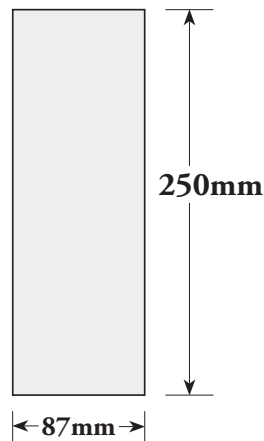

Actual file size to be supplied (including bleed):

215mm (width) x 285mm (depth)

TRIM SIZE: 205mm x 275mm

IMAGE SIZE: 175mm x 250mm

Blue area indicates BLEED

HALF PAGE VERTICAL:

Actual file size to be supplied (NO BLEED)

87mm (width) x 250mm (depth)

HALF PAGE HORIZONTAL:

Actual file size to be supplied (NO BLEED)

180mm (width) x 123mm (depth)

QUARTER PAGE:

Actual file size to be supplied (NO BLEED)

87mm (width) x 123mm (depth)

DEFINITIONS:

BLEED: This refers to the extra area around the page that is provided in the artwork so that the page can then be 'trimmed' to the correct size and still have the artwork go right to the edges of the page. Full page ads are the only files that need to have bleed (5mm all sides).

TRIM SIZE: This refers to the final dimensions of the page when printed and after the bleed is 'trimmed' (cut) from the outside edges.

IMAGE SIZE: This is a guide for your artwork design (that should be adhered to). It is a recommendation to keep all text and major images within that area on the page so they don't get too close to the edge of the page. This of course doesn't apply to background images etc.