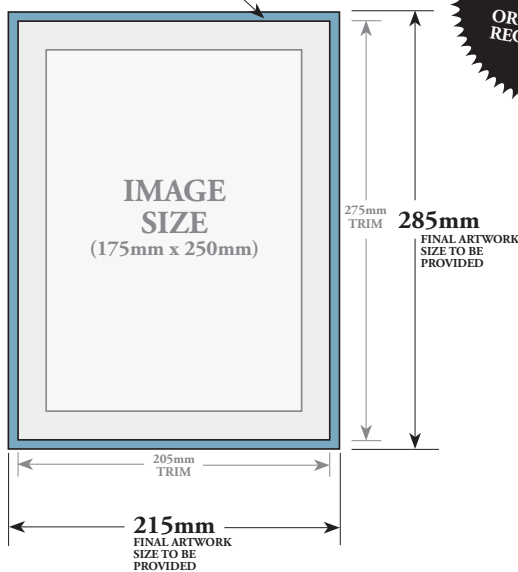

Email artwork to: glen@goonga.com

Please provide final artwork at actual size - NO crop or bleed marks need to be provided

FULL PAGE:

FULL PAGE ads are the only files that need to include bleed - 5mm all sides

Actual file size to be supplied (including bleed):

215mm (width) x 285mm (depth)

TRIM SIZE: 205mm x 275mm

IMAGE SIZE: 175mm x 250mm

Blue area indicates BLEED

HALF PAGE VERTICAL:

Actual file size to be supplied (NO BLEED)

87mm (width) x 250mm (depth)

HALF PAGE HORIZONTAL:

Actual file size to be supplied (NO BLEED)

180mm (width) x 123mm (depth)

QUARTER PAGE:

Actual file size to be supplied (NO BLEED)

87mm (width) x 123mm (depth)

TRIM SIZE: This refers to the final dimensions of the page when printed and after the bleed is 'trimmed' (cut) from the outside edges.

IMAGE SIZE: This is a guide for your artwork design (that should be adhered to). It is a recommendation to keep all text and major images within that area on the page so they don't get too close to the edge of the page. This of course doesn't apply to background images etc.