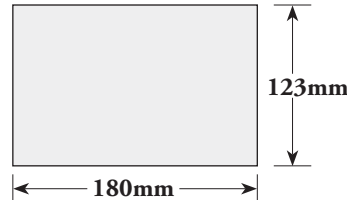

HALF PAGE HORIZONTAL: