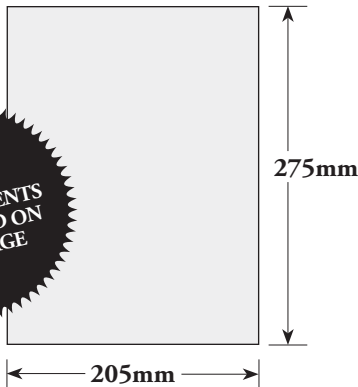

COUNTRY UPDATE

AUSTRALIA'S NATIONAL COUNTRY MUSIC MAGAZINE

PRINT ADVERTISING RATES ISSUE 88

ALL PRICES INCLUSIVE OF GST

COVERS:

Outside Back $2100
Inside Front $1900
Inside Back $1750

COLOUR ADS:

Full Page $1540
Half Page $990
Quarter Page $495

62 Domans Rd
Gunalda QLD 4570
info@countryupdate.com.au
07 54857 259
ABN: 16 213 134 883

ISSUE 88
Finished Art
Deadline:
Feb 7th
on sale **March 1st**
(to cover quarter to end
of May 2018)
ISSUE 89 Finished Art Deadline:
May 7 - On Sale: June 1

FULL PAGE:

NOTE:
BLEED
REQUIREMENTS
EXPLAINED ON
NEXT PAGE

(See page 2 of pdf for designer specifications)

Please complete form, sign, scan & email to: info@countryupdate.com.au

Company Name: .....

Billing Address: .....

Web Address: .....

Email: .....

Ad Size:	Price:	Issue No.

Your Company PO No. (if applicable): .....

.....
Authorizing Name (please print)

.....
Authorizing Signature