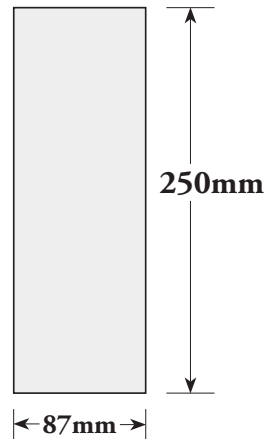

IMAGE SIZE: 175mm x 250mm

Blue area indicates BLEED

**NOTE:  
NO CROP  
MARKS  
OR ANY OTHER  
REGISTRATION  
MARKS**

### DEFINITIONS:

**BLEED:** This refers to the extra area around the page that is provided in the artwork so that the page can then be 'trimmed' to the correct size and still have the artwork go right to the edges of the page. Full page ads are the only files that need to have bleed (5mm all sides).

**TRIM SIZE:** This refers to the final dimensions of the page when printed and after the bleed is 'trimmed' (cut) from the outside edges.

**IMAGE SIZE:** This is a guide for your artwork design (that should be adhered to). It is a recommendation to keep all text and major images within that area on the page so they don't get too close to the edge of the page. This of course doesn't apply to background images etc.

### HALF PAGE VERTICAL:

Actual file size to be supplied (NO BLEED)

**87mm (width) x 250mm (depth)**