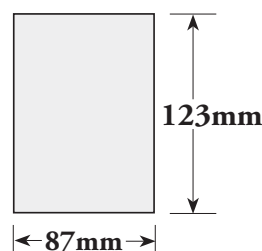

**TRIM SIZE:** This refers to the final dimensions of the page when printed and after the bleed is 'trimmed' (cut) from the outside edges.

**IMAGE SIZE:** This is a guide for your artwork design (that should be adhered to). It is a recommendation to keep all text and major images within that area on the page so they don't get too close to the edge of the page. This of course doesn't apply to background images etc.

### HALF PAGE VERTICAL:

Actual file size to be supplied (NO BLEED)

**87mm (width) x 250mm (depth)**

### HALF PAGE HORIZONTAL:

Actual file size to be supplied (NO BLEED)

**180mm (width) x 123mm (depth)**

### QUARTER PAGE:

Actual file size to be supplied (NO BLEED)

**87mm (width) x 123mm (depth)**

**EXTRA INFO FOR DESIGNERS:** Please keep total ink coverage to less than 320%