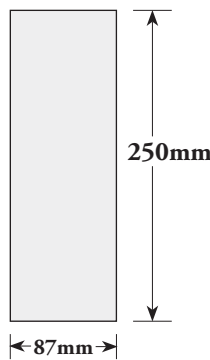

HALF PAGE VERTICAL: