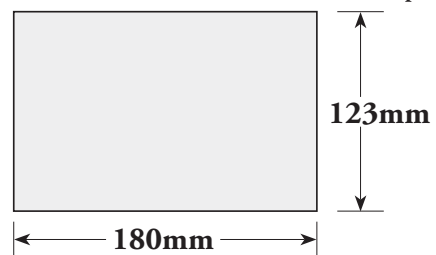

IMAGE SIZE: 175mm x 250mm

Blue area indicates BLEED

**NOTE:  
NO CROP  
MARKS  
OR ANY OTHER  
REGISTRATION  
MARKS**

**TRIM SIZE:** This refers to the final dimensions of the page when printed and after the bleed is 'trimmed' (cut) from the outside edges.

**IMAGE SIZE:** This is a guide for your artwork design (that should be adhered to). It is a recommendation to keep all text and major images within that area on the page so they don't get too close to the edge of the page. This of course doesn't apply to background images etc.

### HALF PAGE VERTICAL:

Actual file size to be supplied (NO BLEED)

**87mm (width) x 250mm (depth)**

### HALF PAGE HORIZONTAL:

Actual file size to be supplied (NO BLEED)

**180mm (width) x 123mm (depth)**