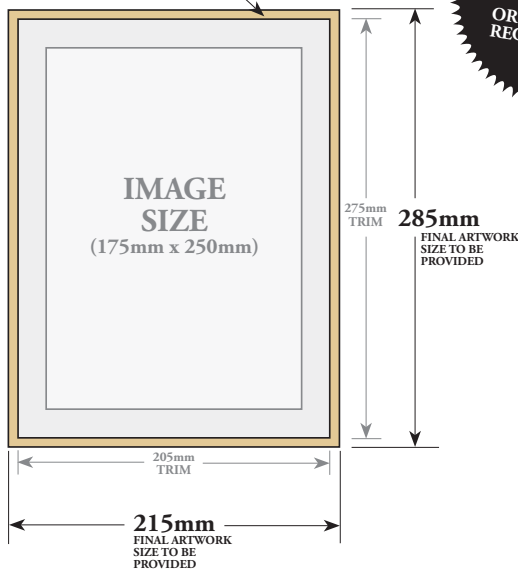

### FULL PAGE:

**FULL PAGE ads are the only files that need to include bleed - 5mm all sides**

Actual file size to be supplied (including bleed):

**215mm (width) x 285mm (depth)**

TRIM SIZE: 205mm x 275mm

IMAGE SIZE: 175mm x 250mm

Blue area indicates BLEED

**NOTE:  
NO CROP  
MARKS  
OR ANY OTHER  
REGISTRATION  
MARKS**

### HALF PAGE VERTICAL:

Actual file size to be supplied (NO BLEED)

**87mm (width) x 250mm (depth)**

### HALF PAGE HORIZONTAL:

Actual file size to be supplied (NO BLEED)

**180mm (width) x 123mm (depth)**