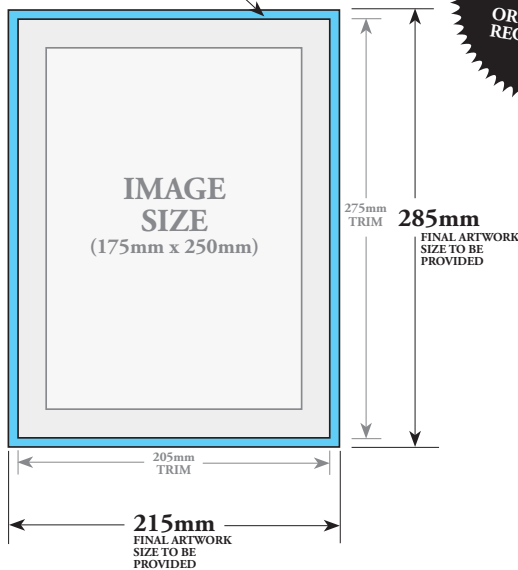

Actual file size to be supplied (including bleed):

215mm(width) x **285mm**(depth)

TRIM SIZE: 205mm x 275mm

IMAGE SIZE: 175mm x 250mm

Blue area indicates BLEED

NOTE:
NO CROP MARKS
OR ANY OTHER
REGISTRATION MARKS

HALF PAGE VERTICAL:

Actual file size to be supplied (NO BLEED)

87mm(width) x **250mm**(depth)

HALF PAGE HORIZONTAL:

Actual file size to be supplied (NO BLEED)

180mm(width) x **123mm**(depth)

QUARTER PAGE:

Actual file size to be supplied (NO BLEED)

87mm(width) x **123mm**(depth)

DEFINITIONS:

BLEED: This refers to the extra area around the page that is provided in the artwork so that the page can then be 'trimmed' to the correct size and still have the artwork go right to the edges of the page. Full page ads are the only files that need to have bleed (5mm all sides).

TRIM SIZE: This refers to the final dimensions of the page when printed and after the bleed is 'trimmed' (cut) from the outside edges.

IMAGE SIZE: This is a guide for your artwork design (that should be adhered to). It is a recommendation to keep all text and major images within that area on the page so they don't get too close to the edge of the page. This of course doesn't apply to background images etc.