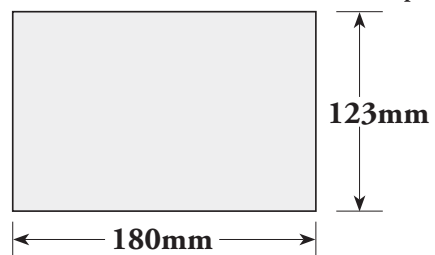

Actual file size to be supplied (including bleed):

215mm(width) x **285mm**(depth)

TRIM SIZE: 205mm x 275mm

IMAGE SIZE: 175mm x 250mm

Blue area indicates BLEED

NOTE:
NO CROP MARKS
OR ANY OTHER
REGISTRATION MARKS

HALF PAGE VERTICAL:

Actual file size to be supplied (NO BLEED)

87mm(width) x **250mm**(depth)

HALF PAGE HORIZONTAL:

Actual file size to be supplied (NO BLEED)

180mm(width) x **123mm**(depth)

QUARTER PAGE:

Actual file size to be supplied (NO BLEED)

87mm(width) x **123mm**(depth)

DEFINITIONS:

BLEED: This refers to the extra area around the page that is provided in the artwork so that the page can then be 'trimmed' to the correct size and still have the artwork go right to the edges of the page. Full page ads are the only files that need to have bleed (5mm all sides).

TRIM SIZE: This refers to the final dimensions of the page when printed and after the bleed is 'trimmed' (cut) from the outside edges.

IMAGE SIZE: This is a guide for your artwork design (that should be adhered to). It is a recommendation to keep all text and major images within that area on the page so they don't get too close to the edge of the page. This of course doesn't apply to background images etc.