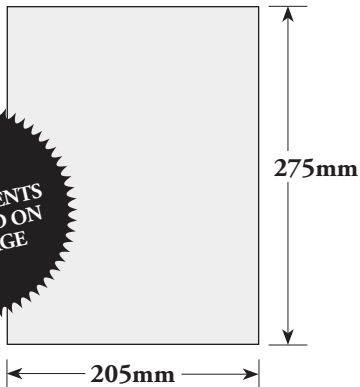

COUNTRY UPDATE

AUSTRALIA'S NATIONAL COUNTRY MUSIC MAGAZINE

PRINT ADVERTISING RATES ISSUE 89

ALL PRICES INCLUSIVE OF GST

COVERS:

Outside Back $2100
Inside Front $1900
Inside Back $1750

COLOUR ADS:

Full Page $1540
Half Page $990
Quarter Page $495

62 Domans Rd
Gunalda QLD 4570
info@countryupdate.com.au
07 54857 259
ABN: 16 213 134 883

ISSUE 89
Finished Art
Deadline:
May 7th
on sale June 1st
(to cover quarter to end
of Aug 2018)
ISSUE 90 Finished Art Deadline:
July 30- On Sale: Sept 1

FULL PAGE:

NOTE:
BLEED
REQUIREMENTS
EXPLAINED ON
NEXT PAGE

(See page 2 of pdf for designer specifications)

Please complete form, sign, scan & email to: info@countryupdate.com.au

Company Name: .....

Billing Address: .....

Web Address: .....

Email: .....

Ad Size:	Price:	Issue No.

Your Company PO No. (if applicable): .....

.....
Authorizing Name (please print)

.....
Authorizing Signature