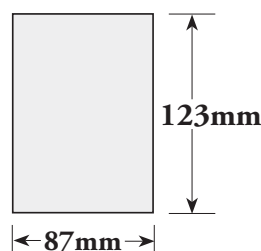

Actual file size to be supplied (including bleed):

215mm(width) x **285mm**(depth)

TRIM SIZE: 205mm x 275mm

IMAGE SIZE: 175mm x 250mm

Blue area indicates BLEED

NOTE:
NO CROP MARKS
OR ANY OTHER
REGISTRATION MARKS

HALF PAGE VERTICAL:

Actual file size to be supplied (NO BLEED)

87mm(width) x **250mm**(depth)

HALF PAGE HORIZONTAL:

Actual file size to be supplied (NO BLEED)

180mm(width) x **123mm**(depth)

QUARTER PAGE:

Actual file size to be supplied (NO BLEED)

87mm(width) x **123mm**(depth)

DEFINITIONS:

BLEED: This refers to the extra area around the page that is provided in the artwork so that the page can then be 'trimmed' to the correct size and still have the artwork go right to the edges of the page. Full page ads are the only files that need to have bleed (5mm all sides).

TRIM SIZE: This refers to the final dimensions of the page when printed and after the bleed is 'trimmed' (cut) from the outside edges.

IMAGE SIZE: This is a guide for your artwork design (that should be adhered to). It is a recommendation to keep all text and major images within that area on the page so they don't get too close to the edge of the page. This of course doesn't apply to background images etc.