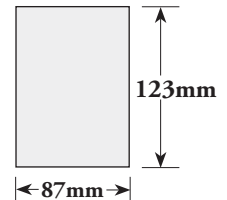

FULL PAGE:

HALF PAGE VERTICAL:

HALF PAGE HORIZONTAL:

QUARTER PAGE:

NOTE:
 BLEED
 REQUIREMENTS
 EXPLAINED ON
 NEXT PAGE

(See page 2 of pdf for designer specifications)

Please complete form, sign, scan & email to: info@countryupdate.com.au

Actual file size to be supplied (including bleed):

215mm(width) x **285mm**(depth)

TRIM SIZE: 205mm x 275mm

IMAGE SIZE: 175mm x 250mm

Blue area indicates BLEED

NOTE:
NO CROP MARKS
OR ANY OTHER
REGISTRATION MARKS

HALF PAGE VERTICAL:

Actual file size to be supplied (NO BLEED)

87mm(width) x **250mm**(depth)

HALF PAGE HORIZONTAL:

Actual file size to be supplied (NO BLEED)

180mm(width) x **123mm**(depth)

QUARTER PAGE:

Actual file size to be supplied (NO BLEED)

87mm(width) x **123mm**(depth)

DEFINITIONS:

BLEED: This refers to the extra area around the page that is provided in the artwork so that the page can then be 'trimmed' to the correct size and still have the artwork go right to the edges of the page. Full page ads are the only files that need to have bleed (5mm all sides).