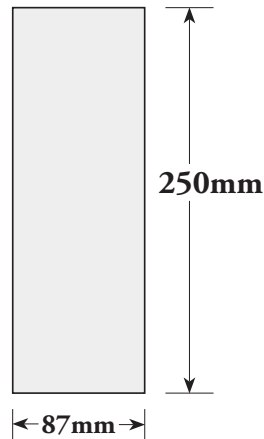

Actual file size to be supplied (including bleed):

215mm(width) x **285mm**(depth)

TRIM SIZE: 205mm x 275mm

IMAGE SIZE: 175mm x 250mm

Blue area indicates BLEED

NOTE:
NO CROP MARKS
OR ANY OTHER
REGISTRATION MARKS

HALF PAGE VERTICAL:

Actual file size to be supplied (NO BLEED)

87mm(width) x **250mm**(depth)

HALF PAGE HORIZONTAL:

Actual file size to be supplied (NO BLEED)

180mm(width) x **123mm**(depth)

QUARTER PAGE:

Actual file size to be supplied (NO BLEED)

87mm(width) x **123mm**(depth)

DEFINITIONS:

BLEED: This refers to the extra area around the page that is provided in the artwork so that the page can then be 'trimmed' to the correct size and still have the artwork go right to the edges of the page. Full page ads are the only files that need to have bleed (5mm all sides).

TRIM SIZE: This refers to the final dimensions of the page when printed and after the bleed is 'trimmed' (cut) from the outside edges.

IMAGE SIZE: This is a guide for your artwork design (that should be adhered to). It is a recommendation to keep all text and major images within that area on the page so they don't get too close to the edge of the page. This of course doesn't apply to background images etc.