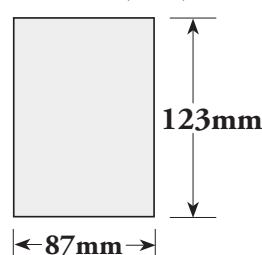

Actual file size to be supplied (including bleed):

215mm (width) x 285mm (depth)

TRIM SIZE: 205mm x 275mm

IMAGE SIZE: 175mm x 250mm

Blue area indicates BLEED

DEFINITIONS:

BLEED: This refers to the extra area around the page that is provided in the artwork so that the page can then be 'trimmed' to the correct size and still have the artwork go right to the edges of the page. Full page ads are the only files that need to have bleed (5mm all sides).

TRIM SIZE: This refers to the final dimensions of the page when printed and after the bleed is 'trimmed' (cut) from the outside edges.

IMAGE SIZE: This is a guide for your artwork design (that should be adhered to). It is a recommendation to keep all text and major images within that area on the page so they don't get too close to the edge of the page. This of course doesn't apply to background images etc.

HALF PAGE VERTICAL:

Actual file size to be supplied (NO BLEED)

87mm (width) x 250mm (depth)

HALF PAGE HORIZONTAL:

Actual file size to be supplied (NO BLEED)

180mm (width) x 123mm (depth)

QUARTER PAGE:

Actual file size to be supplied (NO BLEED)

87mm (width) x 123mm (depth)

EXTRA INFO FOR DESIGNERS: Please keep total ink coverage to less than 320%