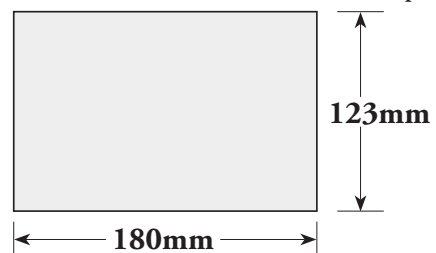

Actual file size to be supplied (including bleed):

215mm (width) x 285mm (depth)

TRIM SIZE: 205mm x 275mm

IMAGE SIZE: 175mm x 250mm

Blue area indicates BLEED

DEFINITIONS:

BLEED: This refers to the extra area around the page that is provided in the artwork so that the page can then be 'trimmed' to the correct size and still have the artwork go right to the edges of the page. Full page ads are the only files that need to have bleed (5mm all sides).

TRIM SIZE: This refers to the final dimensions of the page when printed and after the bleed is 'trimmed' (cut) from the outside edges.

IMAGE SIZE: This is a guide for your artwork design (that should be adhered to). It is a recommendation to keep all text and major images within that area on the page so they don't get too close to the edge of the page. This of course doesn't apply to background images etc.

HALF PAGE VERTICAL:

Actual file size to be supplied (NO BLEED)

87mm (width) x 250mm (depth)

HALF PAGE HORIZONTAL:

Actual file size to be supplied (NO BLEED)

180mm (width) x 123mm (depth)

QUARTER PAGE:

Actual file size to be supplied (NO BLEED)

87mm (width) x 123mm (depth)

EXTRA INFO FOR DESIGNERS: Please keep total ink coverage to less than 320%