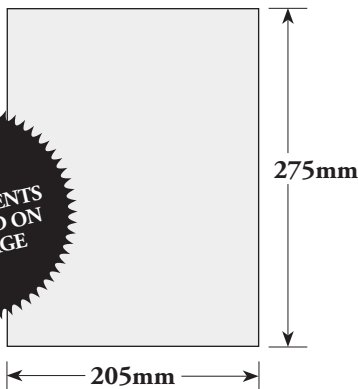

COUNTRY UPDATE

AUSTRALIA'S NATIONAL COUNTRY MUSIC MAGAZINE

PRINT ADVERTISING RATES ISSUE 90

ALL PRICES INCLUSIVE OF GST

COVERS:

Outside Back $2100
Inside Front $1900
Inside Back $1750

COLOUR ADS:

Full Page $1540
Half Page $990
Quarter Page $495

62 Domans Rd
Gunalda QLD 4570
info@countryupdate.com.au
07 54857 259
ABN: 16 213 134 883

FULL PAGE:

NOTE:
BLEED REQUIREMENTS EXPLAINED ON NEXT PAGE

(See page 2 of pdf for designer specifications)

Please complete form, sign, scan & email to: info@countryupdate.com.au

Company Name: .....

Billing Address: .....

Web Address: .....

Email: .....

Ad Size:	Price:	Issue No.

Your Company PO No. (if applicable): .....

.....
Authorizing Name (please print)

.....
Authorizing Signature