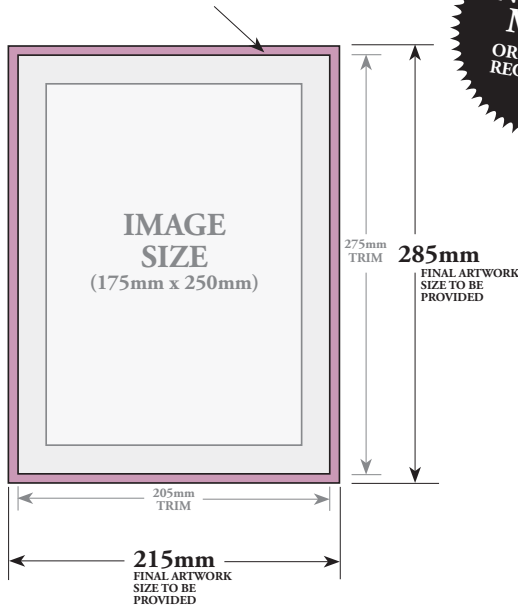

Actual file size to be supplied (including bleed):

215mm (width) x 285mm (depth)

TRIM SIZE: 205mm x 275mm

IMAGE SIZE: 175mm x 250mm

Blue area indicates BLEED

DEFINITIONS:

BLEED: This refers to the extra area around the page that is provided in the artwork so that the page can then be 'trimmed' to the correct size and still have the artwork go right to the edges of the page. Full page ads are the only files that need to have bleed (5mm all sides).

TRIM SIZE: This refers to the final dimensions of the page when printed and after the bleed is 'trimmed' (cut) from the outside edges.

IMAGE SIZE: This is a guide for your artwork design (that should be adhered to). It is a recommendation to keep all text and major images within that area on the page so they don't get too close to the edge of the page. This of course doesn't apply to background images etc.

HALF PAGE VERTICAL:

Actual file size to be supplied (NO BLEED)

87mm (width) x 250mm (depth)

HALF PAGE HORIZONTAL:

Actual file size to be supplied (NO BLEED)

180mm (width) x 123mm (depth)

QUARTER PAGE:

Actual file size to be supplied (NO BLEED)

87mm (width) x 123mm (depth)

EXTRA INFO FOR DESIGNERS: Please keep total ink coverage to less than 320%