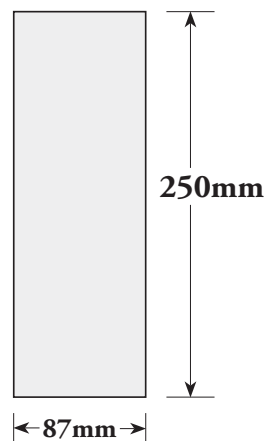

Actual file size to be supplied (including bleed):

215mm (width) x 285mm (depth)

TRIM SIZE: 205mm x 275mm

IMAGE SIZE: 175mm x 250mm

Blue area indicates BLEED

DEFINITIONS:

BLEED: This refers to the extra area around the page that is provided in the artwork so that the page can then be 'trimmed' to the correct size and still have the artwork go right to the edges of the page. Full page ads are the only files that need to have bleed (5mm all sides).

TRIM SIZE: This refers to the final dimensions of the page when printed and after the bleed is 'trimmed' (cut) from the outside edges.

IMAGE SIZE: This is a guide for your artwork design (that should be adhered to). It is a recommendation to keep all text and major images within that area on the page so they don't get too close to the edge of the page. This of course doesn't apply to background images etc.

HALF PAGE VERTICAL:

Actual file size to be supplied (NO BLEED)

87mm (width) x 250mm (depth)

HALF PAGE HORIZONTAL:

Actual file size to be supplied (NO BLEED)

180mm (width) x 123mm (depth)

QUARTER PAGE:

Actual file size to be supplied (NO BLEED)

87mm (width) x 123mm (depth)

EXTRA INFO FOR DESIGNERS: Please keep total ink coverage to less than 320%