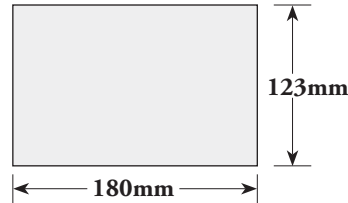

HALF PAGE HORIZONTAL: