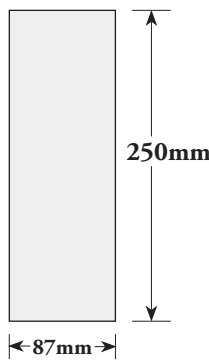

HALF PAGE VERTICAL: