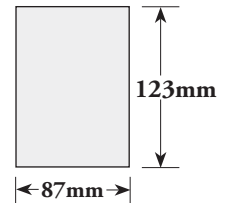

QUARTER PAGE: