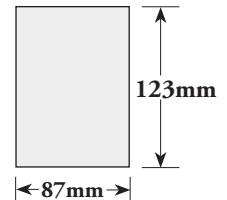

QUARTER PAGE: