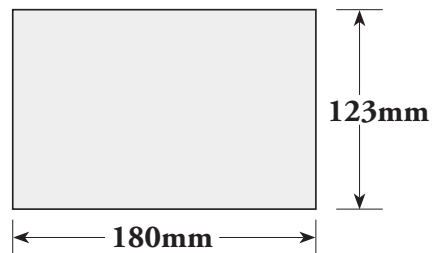

FULL PAGE:

FULL PAGE ads are the only files that need to include bleed - 5mm all sides

Actual file size to be supplied (including bleed):

215mm (width) x 285mm (depth)

TRIM SIZE: 205mm x 275mm

IMAGE SIZE: 175mm x 250mm

Blue area indicates BLEED

NOTE:
NO CROP MARKS
OR ANY OTHER REGISTRATION MARKS

HALF PAGE VERTICAL:

Actual file size to be supplied (NO BLEED)

87mm (width) x 250mm (depth)

HALF PAGE HORIZONTAL:

Actual file size to be supplied (NO BLEED)

180mm (width) x 123mm (depth)

QUARTER PAGE:

Actual file size to be supplied (NO BLEED)

87mm (width) x 123mm (depth)

DEFINITIONS:

BLEED: This refers to the extra area around the page that is provided in the artwork so that the page can then be 'trimmed' to the correct size and still have the artwork go right to the edges of the page. Full page ads are the only files that need to have bleed (5mm all sides).

TRIM SIZE: This refers to the final dimensions of the page when printed and after the bleed is 'trimmed' (cut) from the outside edges.

IMAGE SIZE: This is a guide for your artwork design (that should be adhered to). It is a recommendation to keep all text and major images within that area on the page so they don't get too close to the edge of the page. This of course doesn't apply to background images etc.