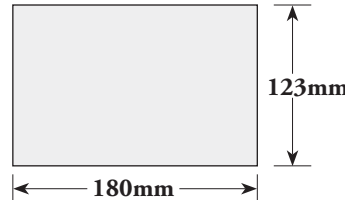

HALF PAGE HORIZONTAL: