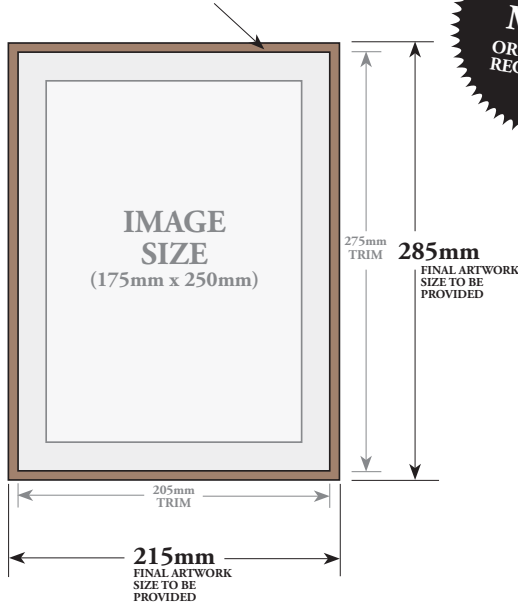

FULL PAGE:

FULL PAGE ads are the only files that need to include bleed - 5mm all sides

Actual file size to be supplied (including bleed):

215mm (width) x 285mm (depth)

TRIM SIZE: 205mm x 275mm

IMAGE SIZE: 175mm x 250mm

Blue area indicates BLEED

NOTE:
NO CROP MARKS
OR ANY OTHER REGISTRATION MARKS

HALF PAGE VERTICAL:

Actual file size to be supplied (NO BLEED)

87mm (width) x 250mm (depth)

HALF PAGE HORIZONTAL:

Actual file size to be supplied (NO BLEED)

180mm (width) x 123mm (depth)

QUARTER PAGE:

Actual file size to be supplied (NO BLEED)

87mm (width) x 123mm (depth)

DEFINITIONS:

BLEED: This refers to the extra area around the page that is provided in the artwork so that the page can then be 'trimmed' to the correct size and still have the artwork go right to the edges of the page. Full page ads are the only files that need to have bleed (5mm all sides).

TRIM SIZE: This refers to the final dimensions of the page when printed and after the bleed is 'trimmed' (cut) from the outside edges.

IMAGE SIZE: This is a guide for your artwork design (that should be adhered to). It is a recommendation to keep all text and major images within that area on the page so they don't get too close to the edge of the page. This of course doesn't apply to background images etc.