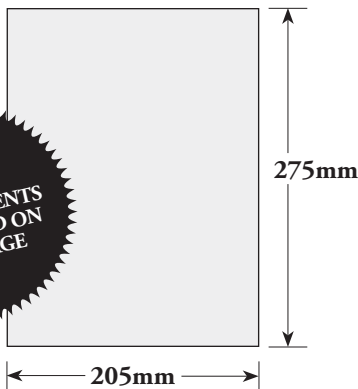

COUNTRY UPDATE

AUSTRALIA'S NATIONAL COUNTRY MUSIC MAGAZINE

PRINT ADVERTISING RATES ISSUE 93

ALL PRICES INCLUSIVE OF GST

COVERS:

Outside Back $2100
Inside Front $1900
Inside Back $1750

COLOUR ADS:

Full Page $1540
Half Page $990
Quarter Page $495

62 Domans Rd
Gungalda QLD 4570
info@countryupdate.com.au
07 54857 259
ABN: 16 213 134 883

FULL PAGE:

NOTE:
BLEED REQUIREMENTS EXPLAINED ON NEXT PAGE

(See page 2 of pdf for designer specifications)

Please complete form, sign, scan & email to: info@countryupdate.com.au

Company Name:	Ad Size:	Price:	Issue No.
Billing Address:			
.....	Your Company PO No. (if applicable):		
Web Address:	..... Authorizing Name (please print)		
Email:	..... Authorizing Signature