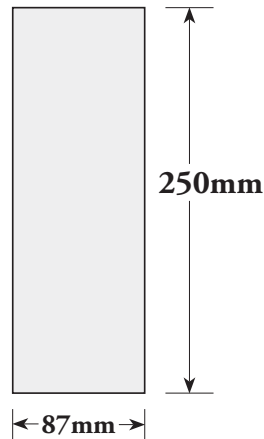

FULL PAGE:

FULL PAGE ads are the only files that need to include bleed - 5mm all sides

Actual file size to be supplied (including bleed):

215mm (width) x 285mm (depth)

TRIM SIZE: 205mm x 275mm

IMAGE SIZE: 175mm x 250mm

Blue area indicates BLEED

NOTE:
NO CROP MARKS
OR ANY OTHER REGISTRATION MARKS

HALF PAGE VERTICAL:

Actual file size to be supplied (NO BLEED)

87mm (width) x 250mm (depth)

HALF PAGE HORIZONTAL:

Actual file size to be supplied (NO BLEED)

180mm (width) x 123mm (depth)

QUARTER PAGE:

Actual file size to be supplied (NO BLEED)

87mm (width) x 123mm (depth)

DEFINITIONS:

BLEED: This refers to the extra area around the page that is provided in the artwork so that the page can then be 'trimmed' to the correct size and still have the artwork go right to the edges of the page. Full page ads are the only files that need to have bleed (5mm all sides).

TRIM SIZE: This refers to the final dimensions of the page when printed and after the bleed is 'trimmed' (cut) from the outside edges.

IMAGE SIZE: This is a guide for your artwork design (that should be adhered to). It is a recommendation to keep all text and major images within that area on the page so they don't get too close to the edge of the page. This of course doesn't apply to background images etc.