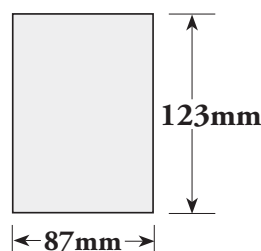

FULL PAGE:

FULL PAGE ads are the only files that need to include bleed - 5mm all sides

Actual file size to be supplied (including bleed):

215mm (width) x 285mm (depth)

TRIM SIZE: 205mm x 275mm

IMAGE SIZE: 175mm x 250mm

Blue area indicates BLEED

NOTE:
NO CROP MARKS
OR ANY OTHER REGISTRATION MARKS

HALF PAGE VERTICAL:

Actual file size to be supplied (NO BLEED)

87mm (width) x 250mm (depth)

HALF PAGE HORIZONTAL:

Actual file size to be supplied (NO BLEED)

180mm (width) x 123mm (depth)

QUARTER PAGE:

Actual file size to be supplied (NO BLEED)

87mm (width) x 123mm (depth)

DEFINITIONS:

BLEED: This refers to the extra area around the page that is provided in the artwork so that the page can then be 'trimmed' to the correct size and still have the artwork go right to the edges of the page. Full page ads are the only files that need to have bleed (5mm all sides).

TRIM SIZE: This refers to the final dimensions of the page when printed and after the bleed is 'trimmed' (cut) from the outside edges.

IMAGE SIZE: This is a guide for your artwork design (that should be adhered to). It is a recommendation to keep all text and major images within that area on the page so they don't get too close to the edge of the page. This of course doesn't apply to background images etc.